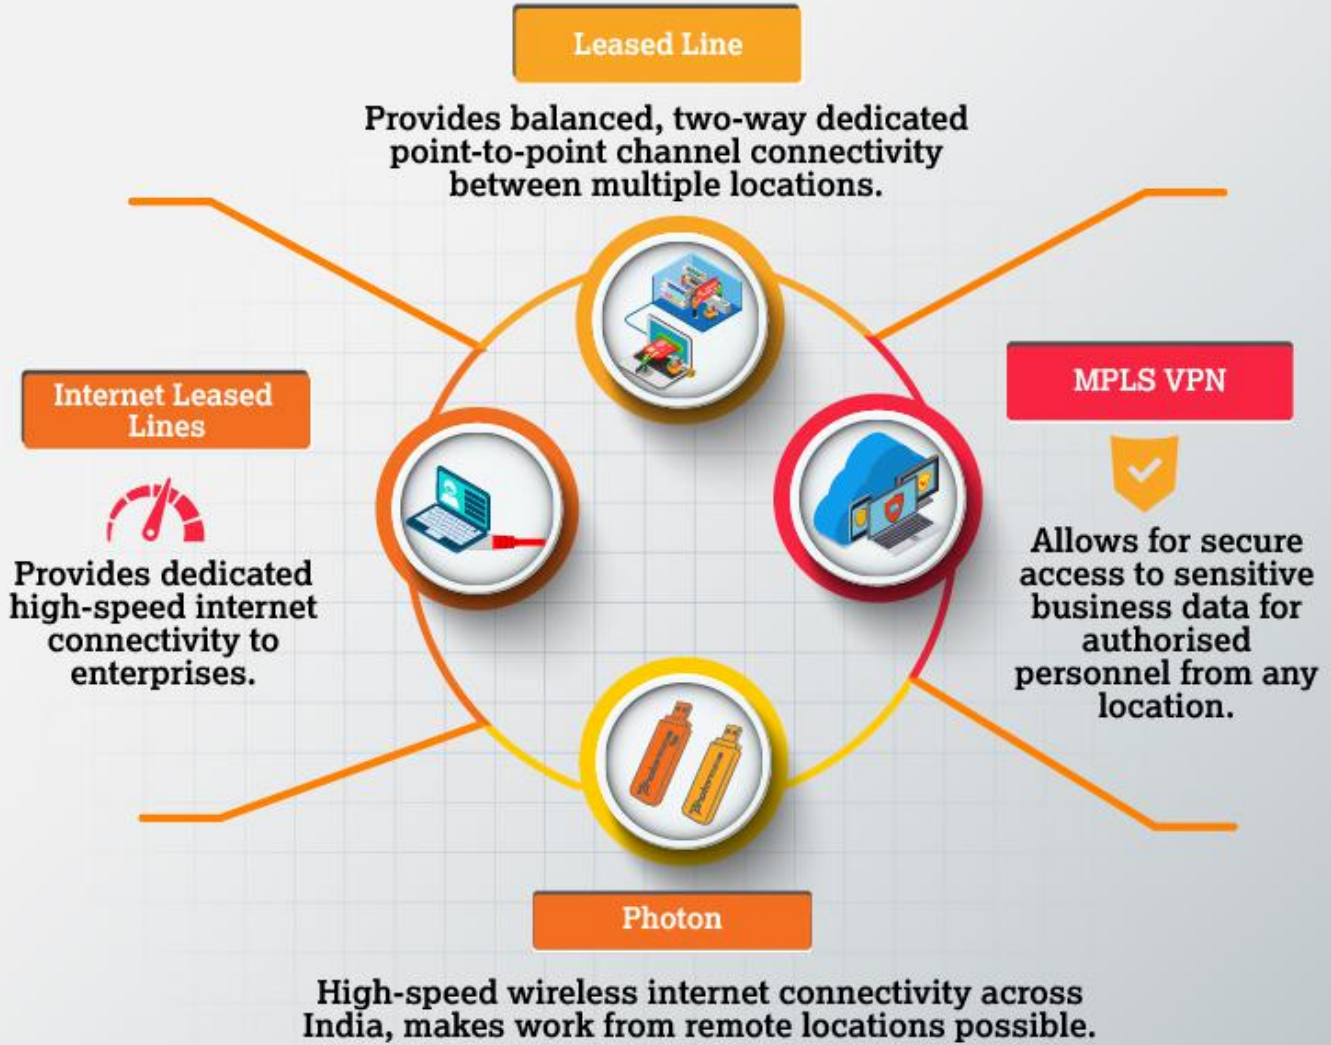

Data Connectivity: Powering communications for the enterprise of today

Get the right data solution from Tata Tele Business Services

#TimeToDoBig

1800-266-1800

Follow us on     